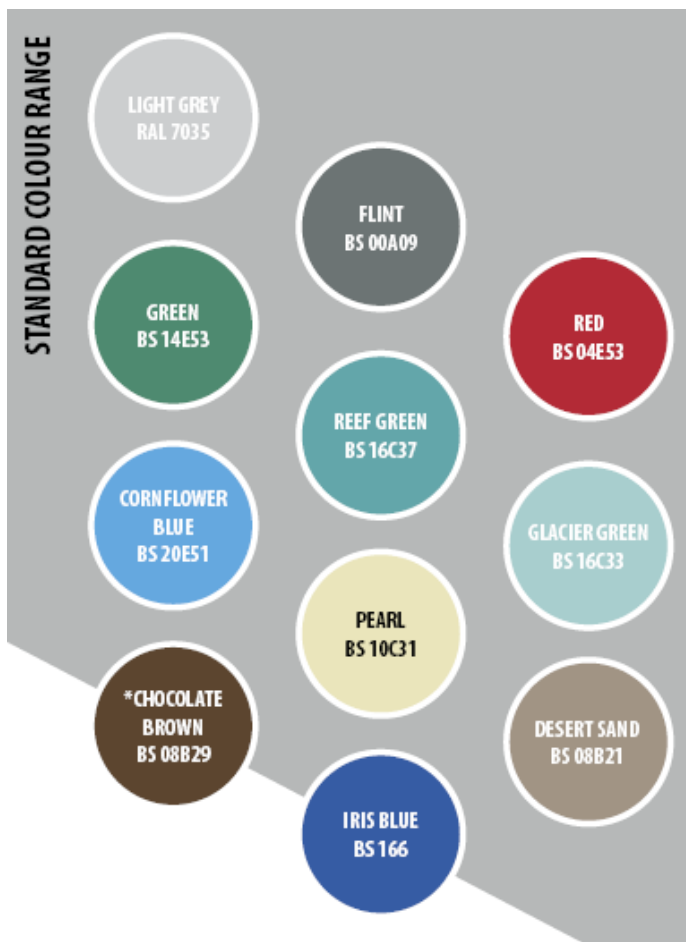

SKIRMETT
WASHROOMS

Locker Colours ❖

All colours can be applied to doors and carcass

As well as providing strong and secure lockers in a wide range of size and door combinations, Skirmett Lockers offer a colour range that includes 11 standard and 8 premier colours. Colour co-ordinated lock enclosures that match the carcass colour come as standard

Colour Codes:

Light Grey RAL7035, Flint BS00A09, Red BS04E53, Green BS14E53, Reef Green BS16C37, Glacier Green BS16C33, Cornflower Blue BS20E51, Pearl BS10C31, Desert Sand BS08B21, Chocolate Brown BS08B29, Iris Blue BS166, Autumn Rose BS04C37, Wild Lilac BS24C33, Purple Heather BS22C37, Daffodil BS10E50, Silver RAL 9006 (special), Black RAL 9005, White RAL 9003, Pine Tree Green RAL 6028

Colour Selection Chart

Please note: Lockers colours shown on screen may not be an exact reproduction.

SKIRMETT
WASHROOMS

PREMIER COLOUR RANGE

*Anti-bacterial Powder Coating not available in these colours.