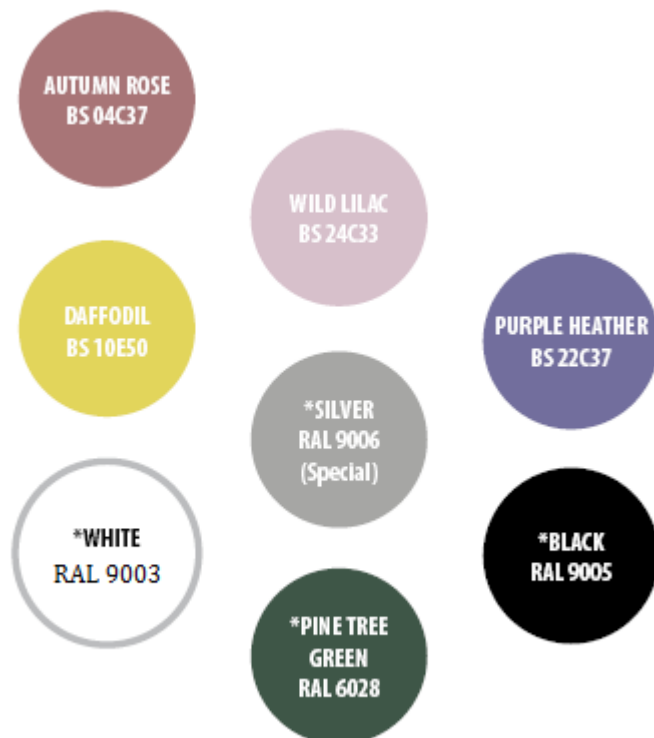

SKIRMETT
WASHROOMS

Locker Colours ❖

All colours can be applied to doors and carcass

As well as providing strong and secure lockers in a wide range of size and door combinations, Skirmett Lockers offer a colour range that includes 11 standard and 8 premier colours. Colour co-ordinated lock enclosures that match the carcass colour come as standard

Colour Codes:

Light Grey RAL7035, Flint BS00A09, Red BS04E53, Green BS14E53, Reef Green BS16C37, Glacier Green BS16C33, Cornflower Blue BS20E51, Pearl BS10C31, Desert Sand BS08B21, Chocolate Brown BS08B29, Iris Blue BS166, Autumn Rose BS04C37, Wild Lilac BS24C33, Purple Heather BS22C37, Daffodil BS10E50, Silver RAL 9006 (special), Black RAL 9005, White RAL 9003, Pine Tree Green RAL 6028

Colour Selection Chart

Please note: Lockers colours shown on screen may not be an exact reproduction.

SKIRMETT
WASHROOMS

PREMIER COLOUR RANGE

*Anti-bacterial Powder Coating not available in these colours.